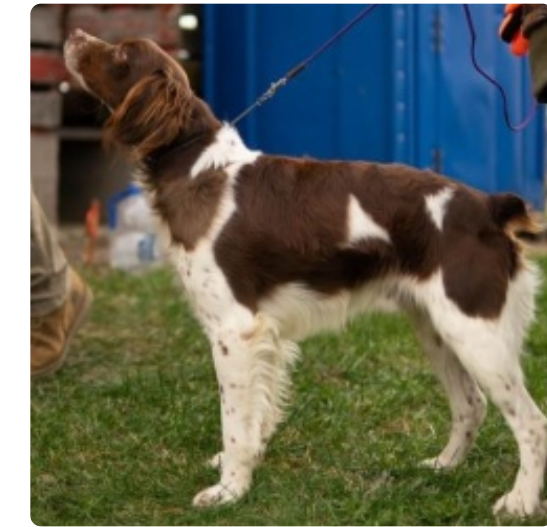

Certificate of Pedigree

Reaper Du Ten Bar

Owner: Tasha Pleskac
Gender: Dog
Wright's COI: 0.00%
Chip Number: 933000320126967
Genetics: at at:b b:ky ky

Breeder: Tracey Jacobson
Breed: Epagneul Breton
Date of Birth: Mar 23, 2020
Color: Liver Tri Color