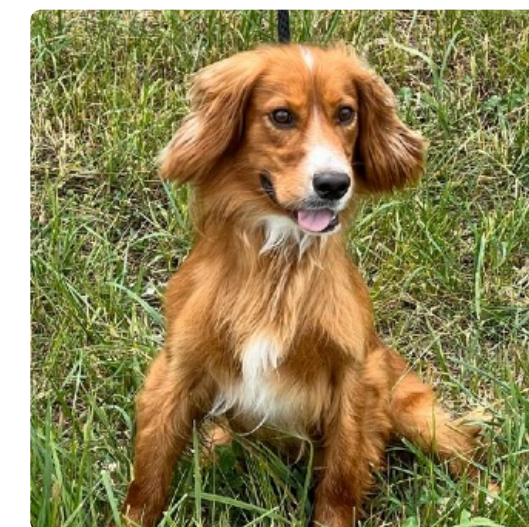

Certificate of Pedigree

Cheshire's Something to Live By

Owner: Tasha Pleskac
Breed: English Cocker Spaniel
Date of Birth: 1 Feb 2021

Gender: Dog
Wright's COI: 0.76%
Color: Orange

Cheshire Grope (W 0.78%)	NFC FC AFC Warreners Sky Lark (W 0.00%)	AMFC AFC Fallen wings Teachers Pet (W 0.00%)	AMFC Warreners Chuck-Wills Widow MH (W 0.00%)	FC AMFC CORAZON BEAU (W 0.00%)
			AMFC Fallen Wings Kestrel WDX (W 0.00%)	AMFC WARRENER'S YELLOWHAMMER (W 0.00%)
		FC Winridges Fire Storm (W 0.00%)	FC CNFC Warreners California Quail (W 0.00%)	ORMEWOOD FALCON (W 0.00%)
			FC Warreners Green Kingfisher MH (W 0.00%)	FALLENWINGS ROTTO TILLER (W 0.00%)
				FC Oahe Sentinel (W 0.00%)
	NAFC FC AFC Juggernaut Cool Breeze JH (W 0.00%)	Blue Chip Oh Danni Boy (W 0.00%)	Blue Chip Cody III (W 0.00%)	Gwynnfield Misty (W 0.00%)
			Blue Chip Lady (W 0.00%)	Warreners Passenger Pigeon (W 0.00%)
		Gator Nation Pauline De Adonine (W 0.00%)	Sherwood of Locksley Ridge (W 0.00%)	Warreners Teal (W 0.00%)
			Magoos Little Nadine De Adonine (W 0.00%)	Am FC Crayford Kennie of Kingcott MH (W 0.00%)
				Brwyn Mawr Jo Jo JH (W 0.00%)
Cheshire Nig (W 0.00%)	Coals Creek Cheerful Scout (W 0.00%)	NFC FC Warreners Whip Poor Will (W 0.00%)	FC AMFC CORAZON BEAU (W 0.00%)	Am FC AFC Oak Alley Golden Plover (W 0.00%)
			Am FC Warreners Yellow Hammer MH (W 0.00%)	GB FrCh AmFC Chyknell Megan AFC NFC (W 0.00%)
		Coals Creek Buckeye Lady Bird (W 0.00%)	Blue Chip's Horse Named Panama (W 0.00%)	FC GRIFFINS PRIDE ROCKY (W 0.00%)
			Quail Valleys Millie Girl (W 0.00%)	Gwynnfield Misty (W 0.00%)
				Timsgarry Kurtus (W 0.00%)
	Columbias Cheshire Pickaninny (W 0.00%)	Stonewalker Sniper of Columbia (W 0.00%)	Mallowdale Zachary of Westhala MH (W 0.00%)	Blue Chip Freida (W 0.00%)
			FC Columbias Gwen of Stonewalker (W 0.00%)	Georgia Bleu Boy (W 0.00%)
		Windwhistle Bewitched JH (W 0.00%)	FC Norbeck Arfer Mole (W 0.00%)	Quail Valley's Katie Belle (W 0.00%)
			FC Kenyee Donna Of Windmillwood (W 0.00%)	GB FtCh Dardnell Dealer (W 0.00%)
				GB FtCh Mallowdale Olga (W 0.00%)
		Churchview Chimnea (W 0.00%)		
		Chilldargan Tilly (W 0.00%)		
		GB FtCh Parkbreck Breeze (W 0.00%)		
		Norbeck Megan FTAW (W 0.00%)		
		GB FtCh Parkbreck Jefferson (W 0.00%)		
		Mallowdale Anna (W 0.00%)		