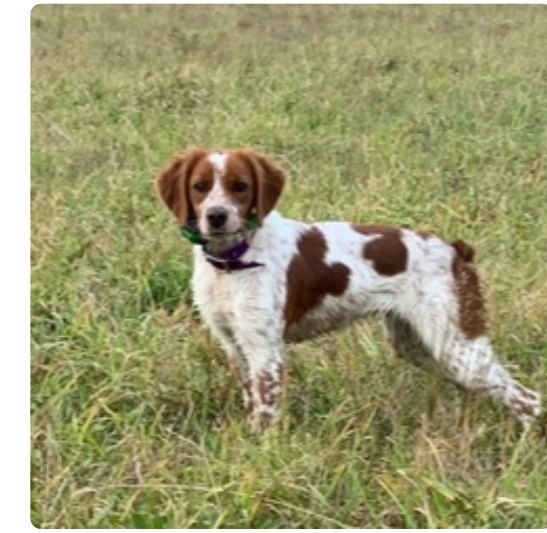

Certificate of Pedigree

O'Hara De La HHF

Owner: Tasha Pleskac
Gender: Bitch
Wright's COI: 0.00%
Chip Number: 93300012178498

Breeder: Tasha Pleskac
Breed: Epagneul Breton
Date of Birth: 19 December 2018
Registrations: UKC: R288-075, NAVHDA: BS-001542